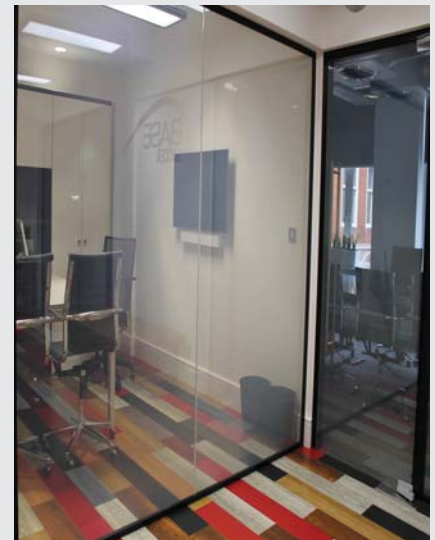

ESG Switchable™ - Power on